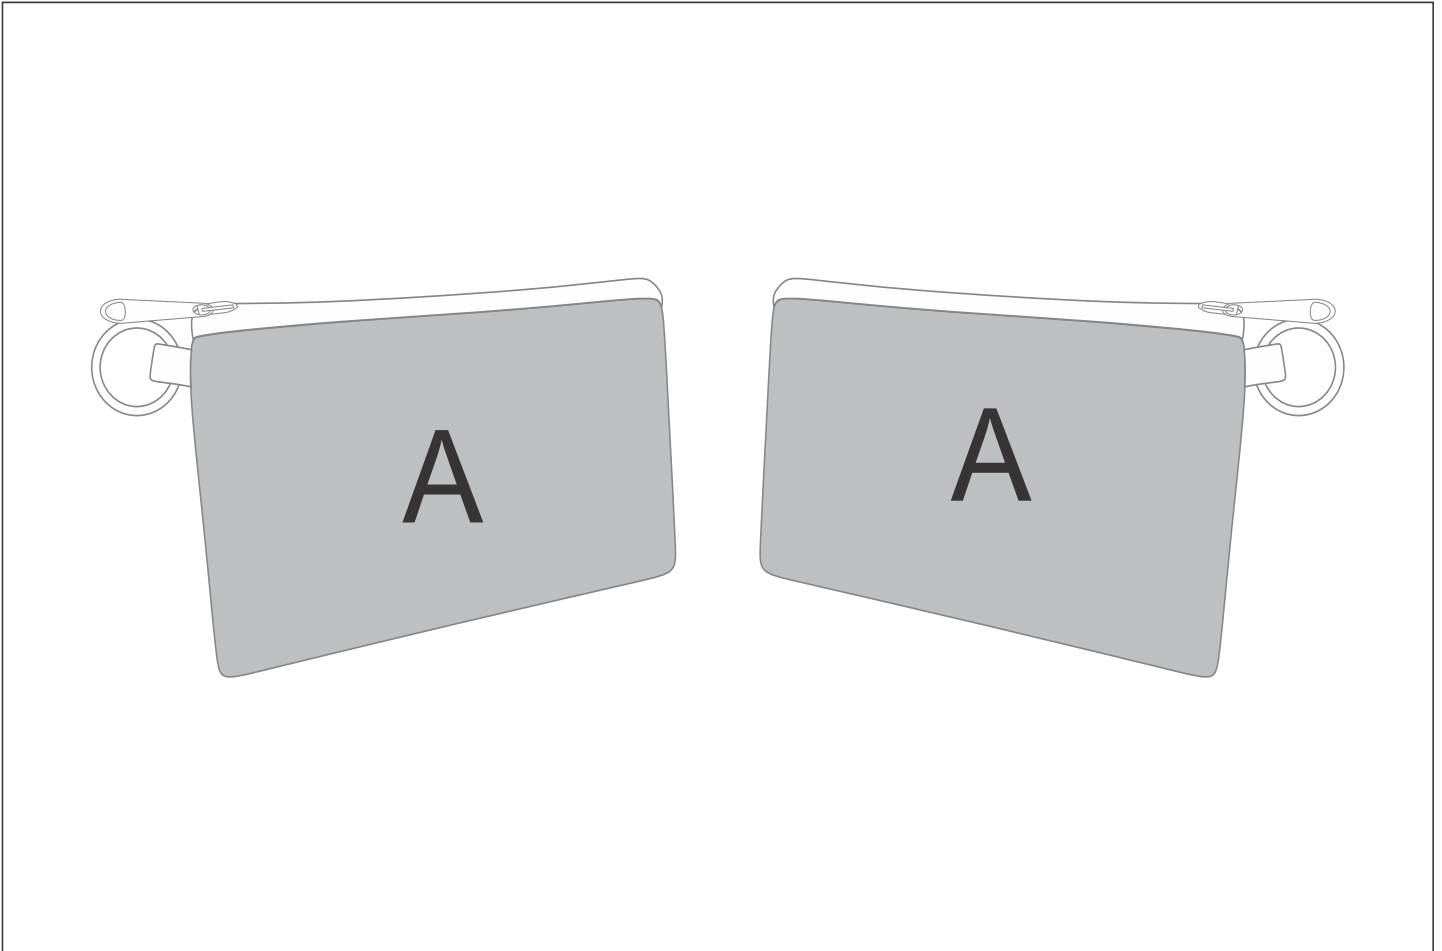

SG-HP-109-G

PPS Hoppla Tammy RPET Credit Card & Coin Purse

Need to know:

Includes 1-Position Sublimation (setup fees apply)

- Please Note: We cannot guarantee 100% logo Alignment on all Brandable Panels.

Branding Options:

Position	Branding Method (Branding Code)	No. of Colours	Dimension
A	Custom Sublimation A (CPSUB-A)	Full Colour	210mm wide x 250mm high